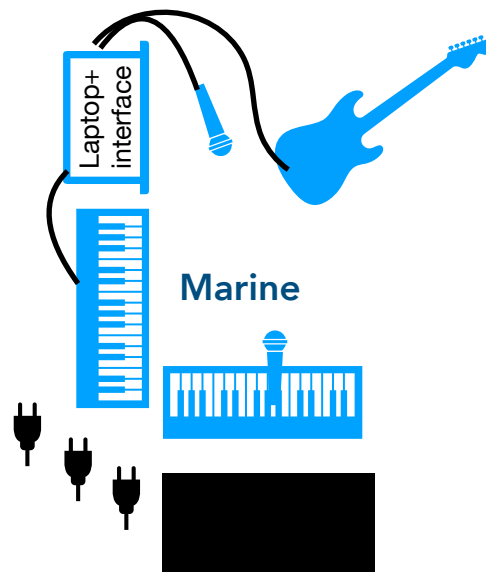

## TECH RIDER (SOLO)

Marine: Lead vocal, keys, guitar, computer

= Retour

= Micro Voix

### PATCH

Nom		
1	Voix lead	SM58 or beta 58
2	Keyboard 1 L	DI
3	Keyboardr 1 R	DI
4	Computer L	Jack-XLR
5	Computer R	Jack-XLR
8	Reverb L	
9	Reverb R	

### BACKLINE

- a professional high quality sound system
- 1 monitor facing the artist
- Digital reverb
- Electric guitar stand
- 2 adjustable microphone stands
- 2 keyboard stands + 1 laptop stand (or 3 keyboards stands)
- 3 electrical outlets of 220 volts (EU plugs)