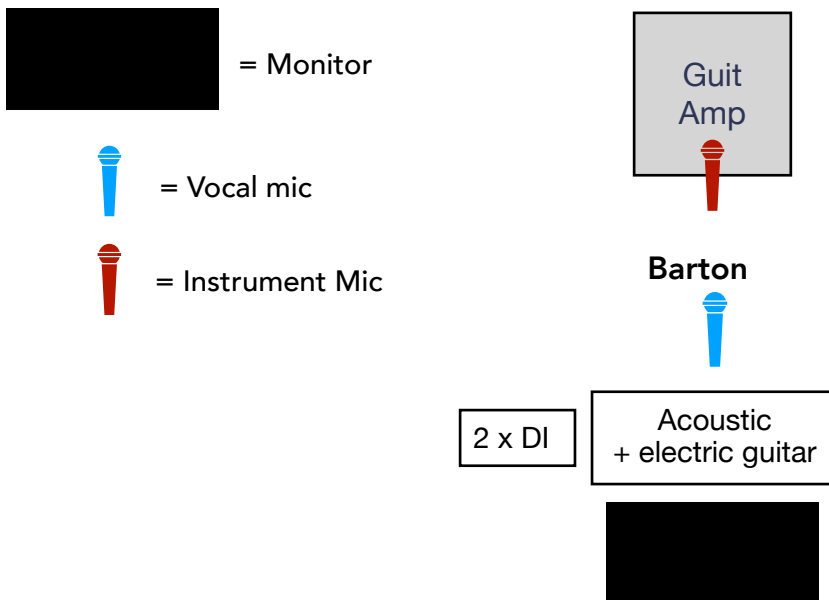

RIDER (SOLO)

Barton : Lead vocals, Acoustic guitar (DI), electric guitar

STAGE PLAN

INPUT LIST

Nom		
1	Voix lead	SM58 or beta 58
2	Acoustic Guitar	DI
3	Electric Guitar	Instrument Mic / DI

BACKLINE

- a professional high quality sound system
- 1 vocal mic
- 1 instrument mic
- 1 monitor facing the artist
- 1 electric guitar stand
- 1 adjustable microphone stands
- 1 acoustic guitar stand